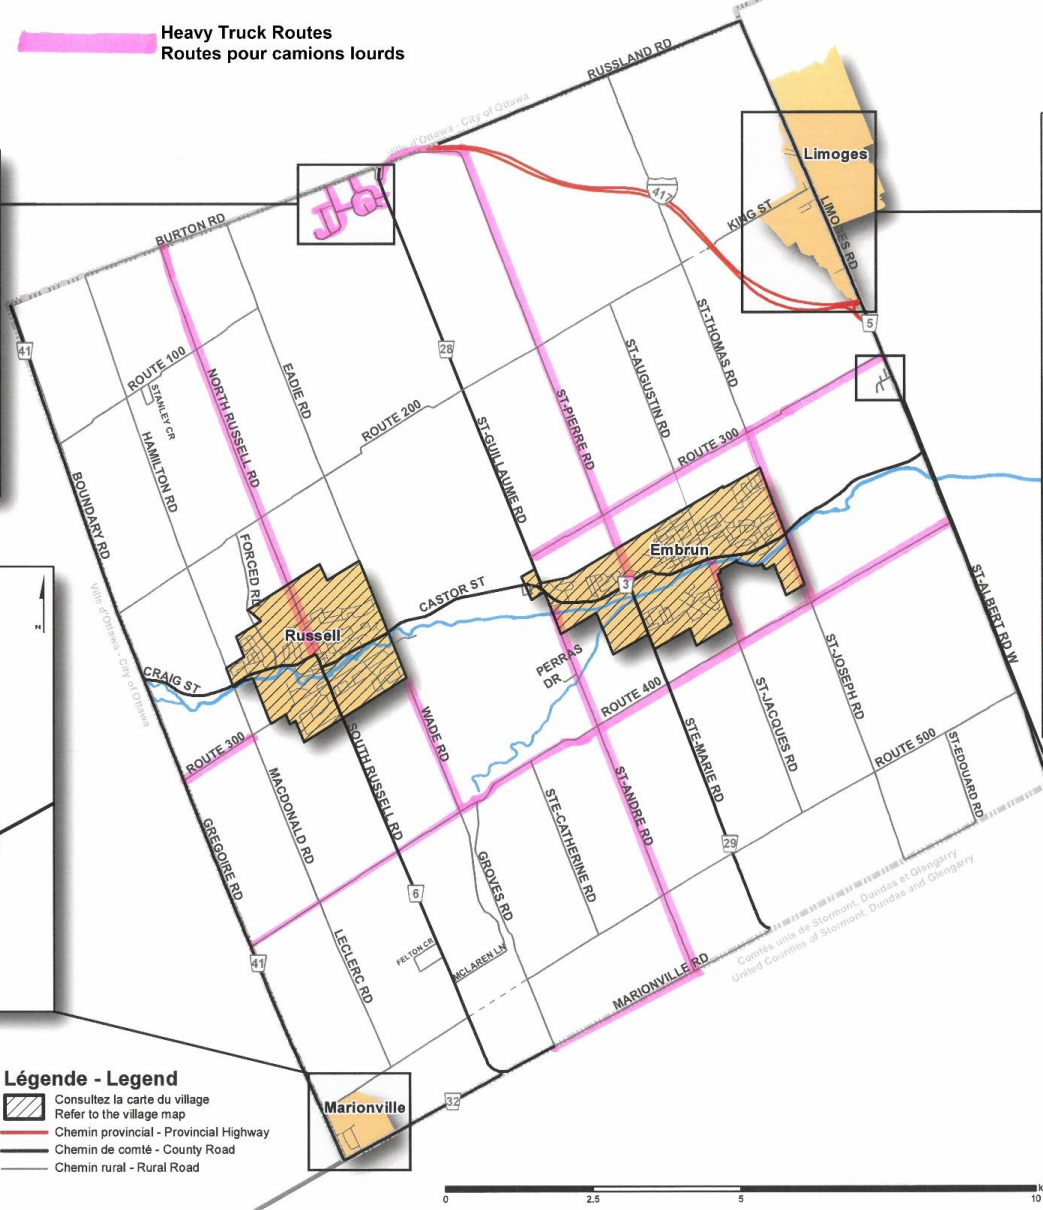

Canton de Russell Russell Township

Heavy Truck Routes
Routes pour camions lourds

Légende - Legend

- Consultez la carte du village
  Refer to the village map
- Chemin provincial - Provincial Highway
- Chemin de comté - County Road
- Chemin rural - Rural Road